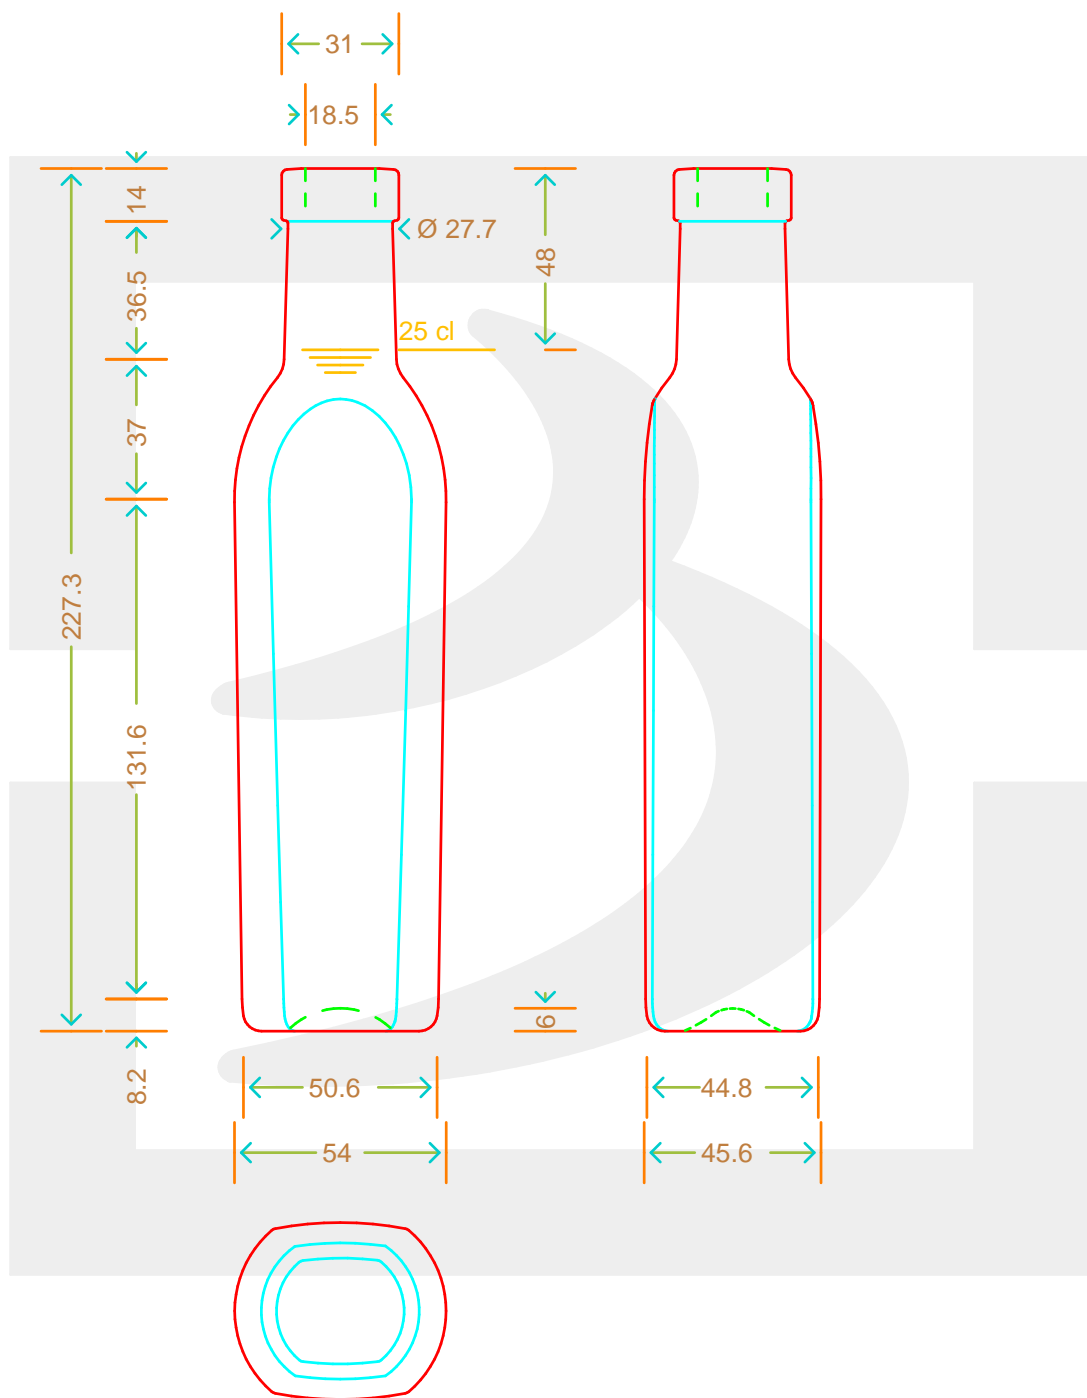

ARTICOLO / ITEM

BOT. AROMATICA 250 F14 VA *

Colore : VERDE ANTICO
Color :

berlinpackaging.eu

Il disegno è puramente indicativo e non vincolante - Berlin Packaging Italy S.p.A. non assume garanzia od obbligazione alcuna per l'utilizzo del presente disegno nè per le informazioni in esso riportate
This drawing is approximate and not binding - Berlin Packaging Italy S.p.A. does not assume any guarantee or obligation for use of this drawing or for information contained therein

Capacità R.B. (c.c.): Brimful capacity (c.c.):	266	Peso vetro (gr): Glass weight (gr):	250
Altezza tot. (mm): Total height (mm):	229.1	Bocca: Finish:	FASCETTA
Diametro corpo (mm): Body diameter (mm):	54	Min. foro passante (mm): Minimum through bore (mm):	16
Resistenza a pressione (bar): Pressure resistance (bar):	-	Scala: Scale:	1:1

Per ulteriori informazioni tecniche contattare il referente commerciale
For full technical details please contact sales representative

COD. ARTICOLO / ITEM CODE
10444P1

Data ultimo aggiornamento / Last update: 29/11/2021
Origine / Source: 10444