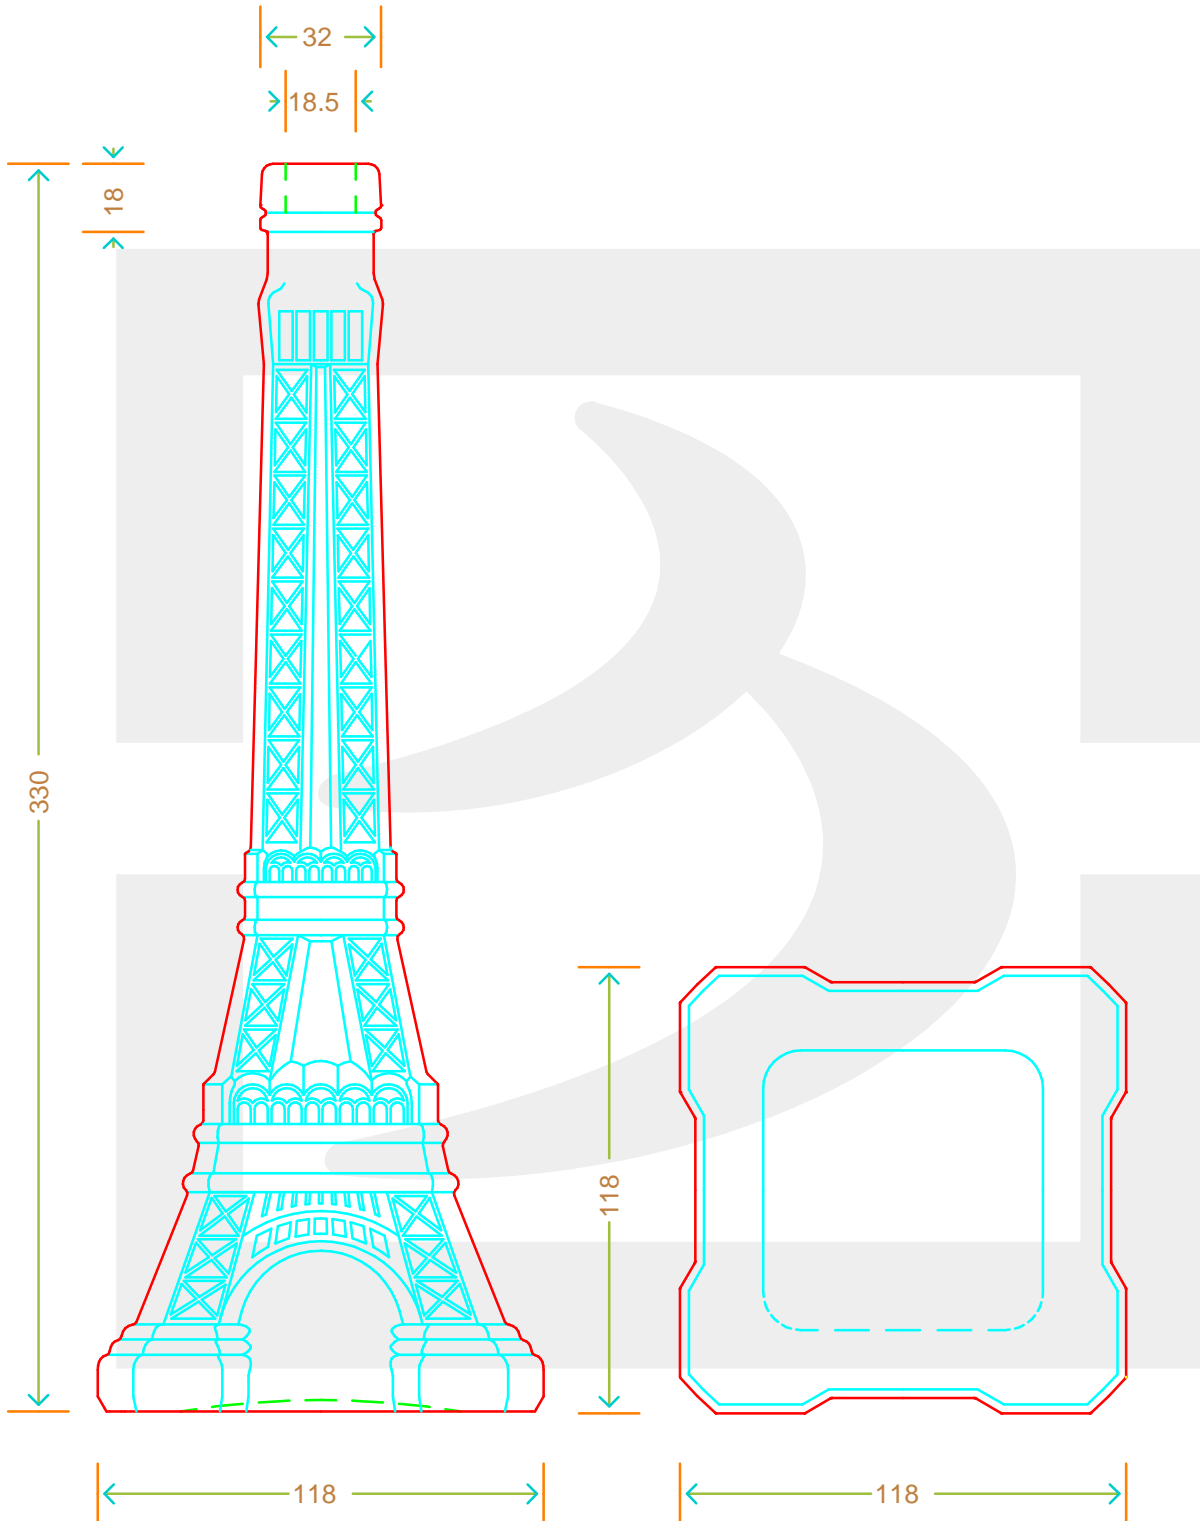

# BOT. TOUR EIFFEL 500 BETS

\*

**bruni glass**  
a berlin packaging company

www.bruniglass.com

Colore: **BIANCO**  
Color:

SCALA:  
SCALE: -

Capacità R.B. (c.c.): Brimful cap. (c.c.):	<b>534</b>	Peso vetro (gr): Glass weight (gr):	<b>900</b>
Altezza tot (mm): Total height (mm):	<b>330</b>	Bocca: Finish:	<b>BETS</b>
Diametro corpo (mm): Body diameter (mm):	<b>118</b>	Min. foro passante (mm): Minimum through bore (mm):	

LE QUOTE SONO ESPRESSE IN mm  
DIMENSIONS ARE EXPRESSED IN mm

COD. ARTICOLO / ITEM CODE

**10391D2**

Data ultimo aggiornamento / Last update: 07/05/2019  
Origine / Source: 10391