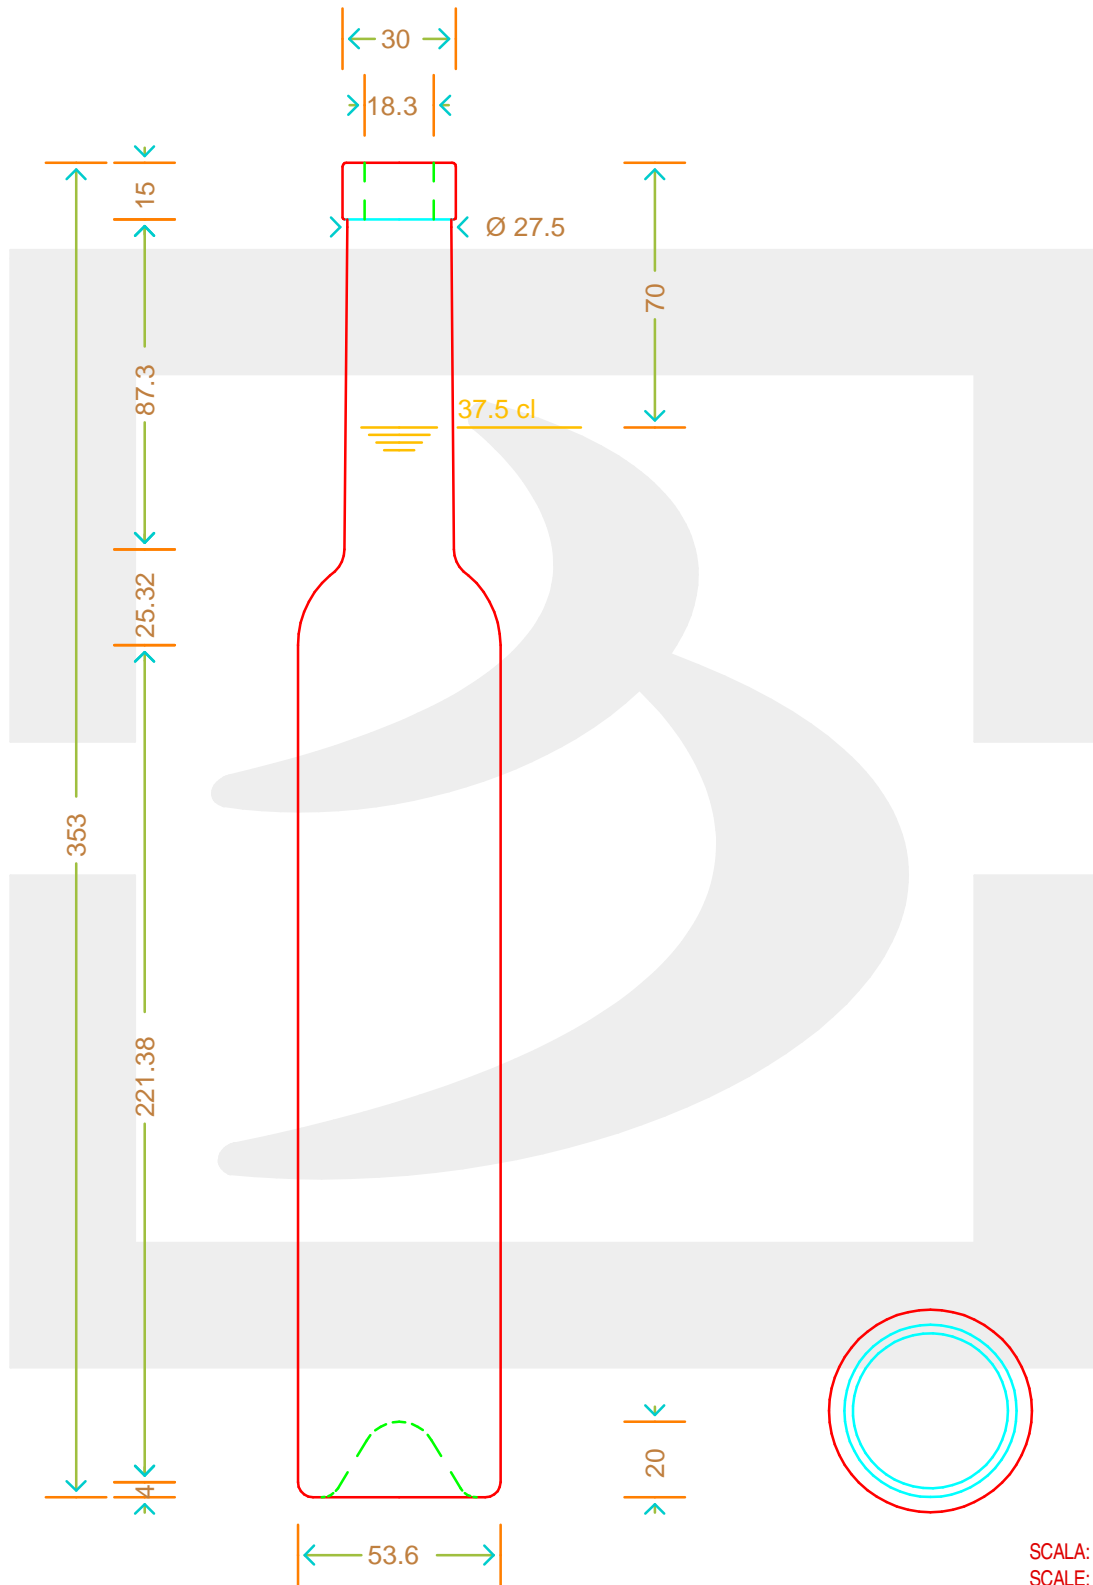

# BOT. BORD S 25 375 ALLEGE F15 \$ \*

Colore : BIANCO  
Color : BIANCO

**bruni glass**  
a berlin packaging company

www.bruniglass.com

SCALA: -  
SCALE: -

Capacità R.B. (c.c.): Brimful cap. (c.c.):	395	Peso vetro (gr): Glass weight (gr):	500
Altezza tot (mm): Total height (mm):	353	Bocca: Finish:	FASCETTA
Diametro corpo (mm): Body diameter (mm):	53.6	Min. foro passante (mm): Minimum through bore (mm):	

LE QUOTE SONO ESPRESSE IN mm  
DIMENSIONS ARE EXPRESSED IN mm

COD. ARTICOLO / ITEM CODE