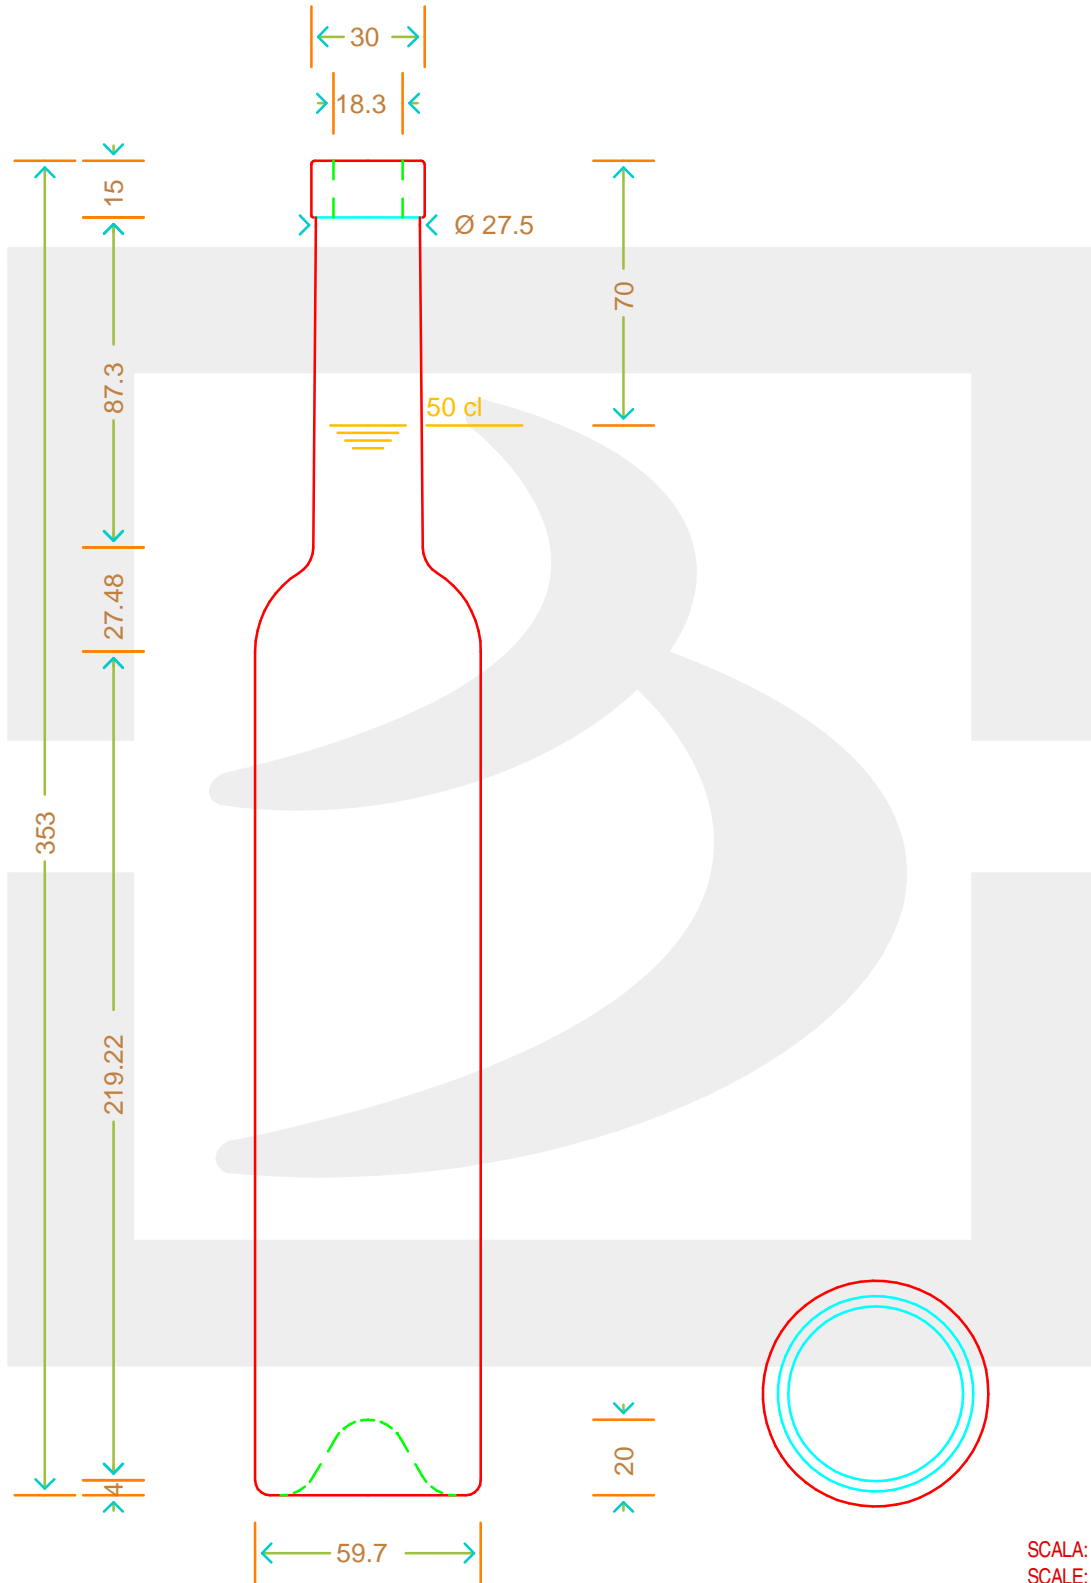

ARTICOLO / ITEM

BOT. BORD S 25 500 ALLEGE F15 IP *

Colore : BIANCO
Color :

bruni glass
a berlin packaging company

www.bruniglass.com

SCALA: 1:2
SCALE:

Capacità R.B. (c.c.): Brimful cap. (c.c.):	520	Peso vetro (gr): Glass weight (gr):	500
Altezza tot (mm): Total height (mm):	353	Bocca: Finish:	FASCETTA
Diametro corpo (mm): Body diameter (mm):	59.7	Min. foro passante (mm): Minimum through bore (mm):	16

LE QUOTE SONO ESPRESSE IN mm
DIMENSIONS ARE EXPRESSED IN mm

COD. ARTICOLO / ITEM CODE
10174T2

Data ultimo aggiornamento / Last update: 06/05/2019
Origine / Source: 10174