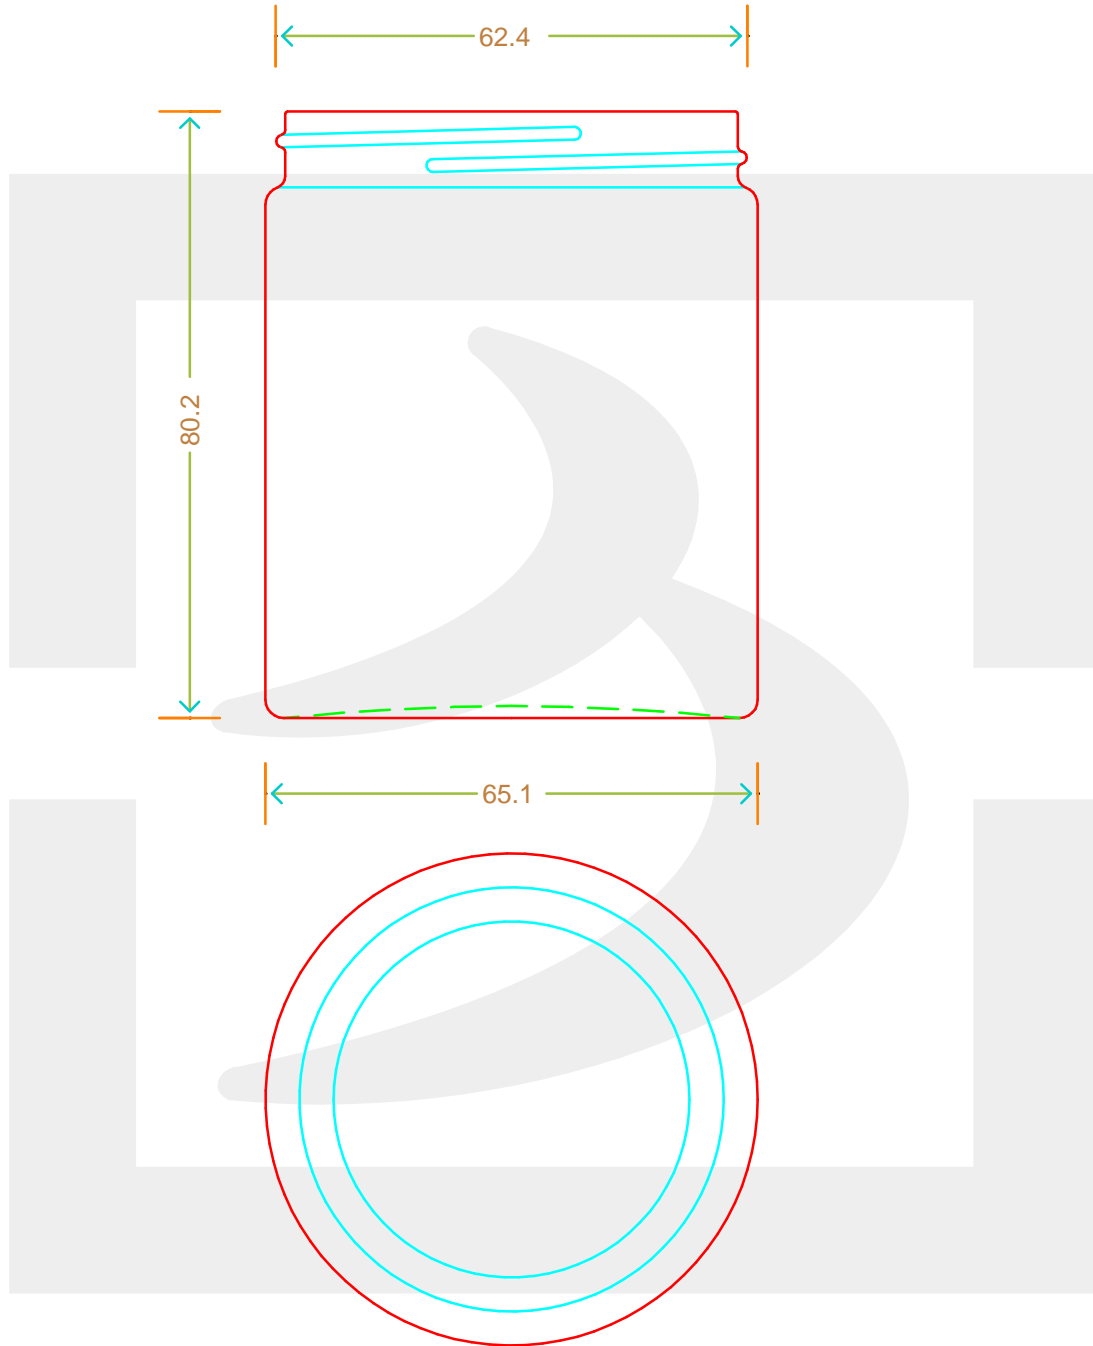

# VASO POMMADIER 180 R3 63 B VG

Colore : GIALLO  
Color :

 **bruni glass**  
a **berlin packaging** company

www.brunglass.com

SCALA: -  
SCALE:

Capacità R.B. (c.c.) : Brimful cap. (c.c.) :	197	Peso vetro (gr): Glass weight (gr):	150
Altezza tot (mm): Total height (mm):	80.2	Bocca: Finish:	VITE
Diametro corpo (mm): Body diameter (mm):	65.1	Min. foro passante (mm): Minimum through bore (mm):	

LE QUOTE SONO ESPRESSE IN mm  
DIMENSIONS ARE EXPRESSED IN mm

COD. ARTICOLO / ITEM CODE

**10036T2**

Data ultimo aggiornamento / Last update: 06/05/2019  
Origine / Source: 10036