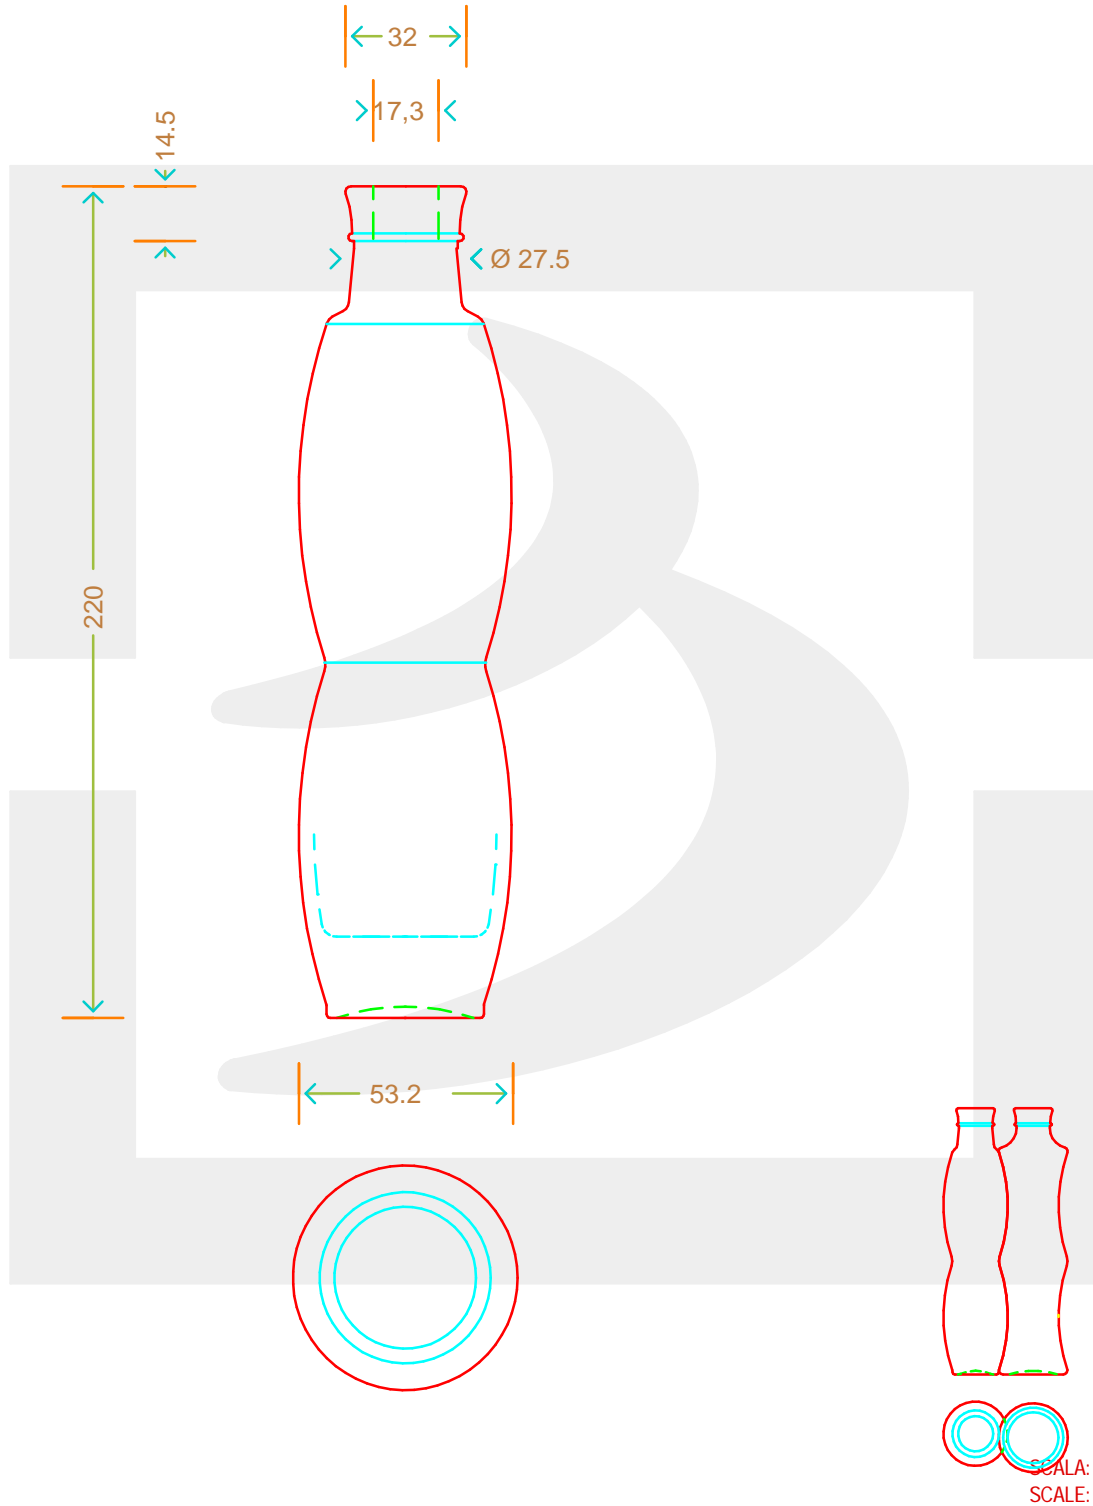

# BOT. NICOLAS 200 BP

\*

**bruni glass**  
a berlin packaging company

www.bruniglass.com

Colore :  
Color : **BIANCO**

**MODELLO DEPOSITATO - PATENTED**

Data ultimo aggiornamento / Last update: 05/08/2020  
Origine / Source: 09816

Capacità R.B. (c.c.) : Brimful cap. (c.c.) :	215	Peso vetro (gr): Glass weight (gr):	350
Altezza tot (mm): Total height (mm):	220	Bocca: Finish:	BOCCA PROFUMO
Diametro corpo (mm): Body diameter (mm):	53.1	Min. foro passante (mm): Minimum through bore (mm):	

LE QUOTE SONO ESPRESSE IN mm  
DIMENSIONS ARE EXPRESSED IN mm

COD. ARTICOLO / ITEM CODE

**09816T1**