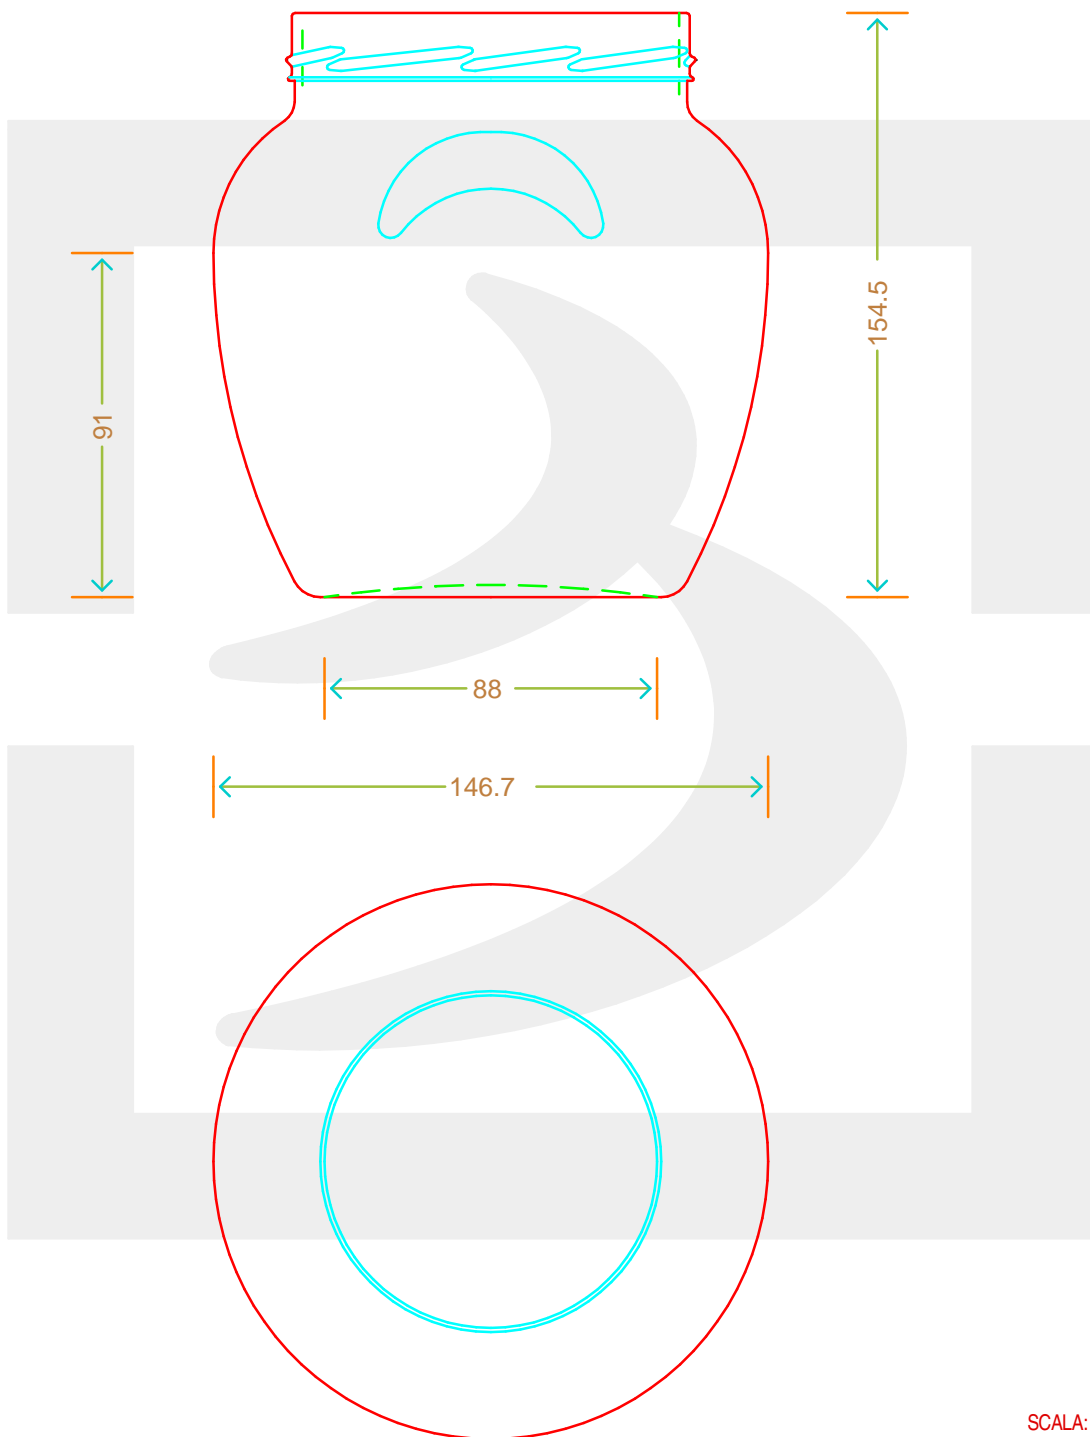

# VASO ORCIO 1700 T 110 N \*

Colore : BIANCO  
Color :

 **bruni glass**  
a **berlin packaging** company

www.brunglass.com

SCALA: -  
SCALE:

Capacità R.B. (c.c.) : Brimful cap. (c.c.) :	1700	Peso vetro (gr): Glass weight (gr):	635
Altezza tot (mm): Total height (mm):	154.5	Bocca: Finish:	TWIST-OFF
Diametro corpo (mm): Body diameter (mm):	146.7	Min. foro passante (mm): Minimum through bore (mm):	

LE QUOTE SONO ESPRESSE IN mm  
DIMENSIONS ARE EXPRESSED IN mm

COD. ARTICOLO / ITEM CODE

**09654T2**

Data ultimo aggiornamento / Last update: 06/05/2019  
Origine / Source: 09654