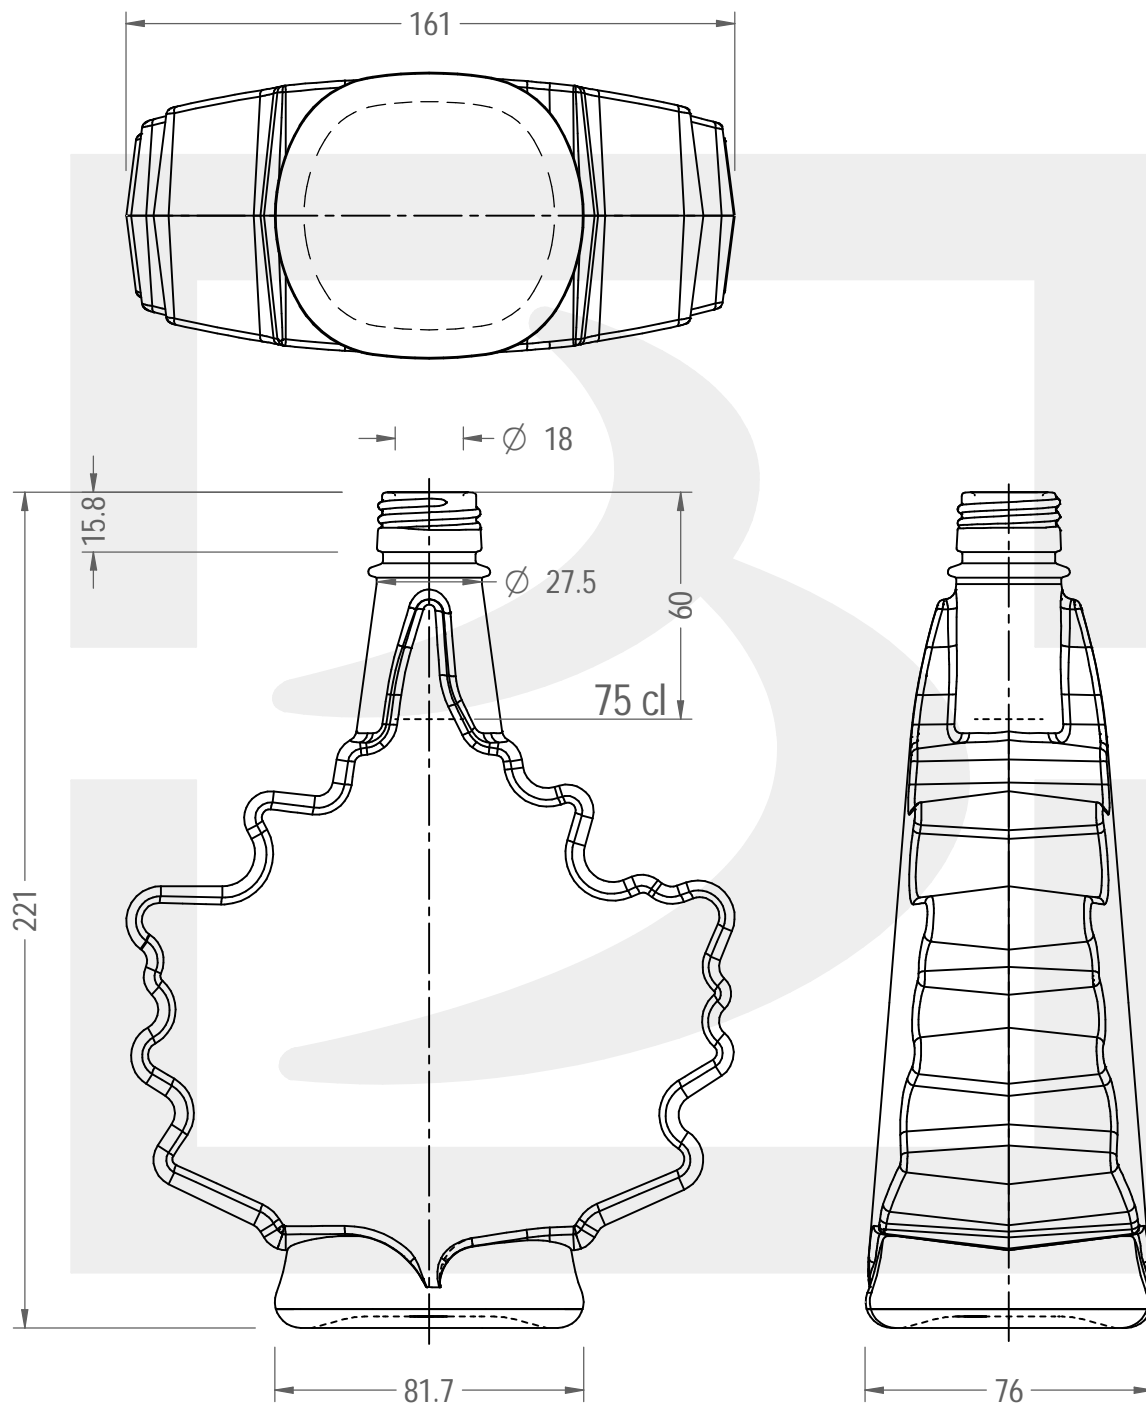

# B. AUTUMN MAPLE SYRUP 750 P28 QP\$ \*

Colore :  
Color : BIANCO

**bruni glass**  
a **berlin packaging** company

www.bruniglass.com

SCALA: 1:2  
SCALE:

Capacità R.B. (c.c.) : Brimful cap. (c.c.) :	775	Peso vetro (gr): Glass weight (gr):	800
Altezza tot (mm): Total height (mm):	221	Bocca: Finish:	PILFER-PROOF
Diametro corpo (mm): Body diameter (mm):	161	Min. foro passante (mm): Minimum through bore (mm):	16

LE QUOTE SONO ESPRESSE IN mm  
DIMENSIONS ARE EXPRESSED IN mm

COD. ARTICOLO / ITEM CODE

**09614B2**