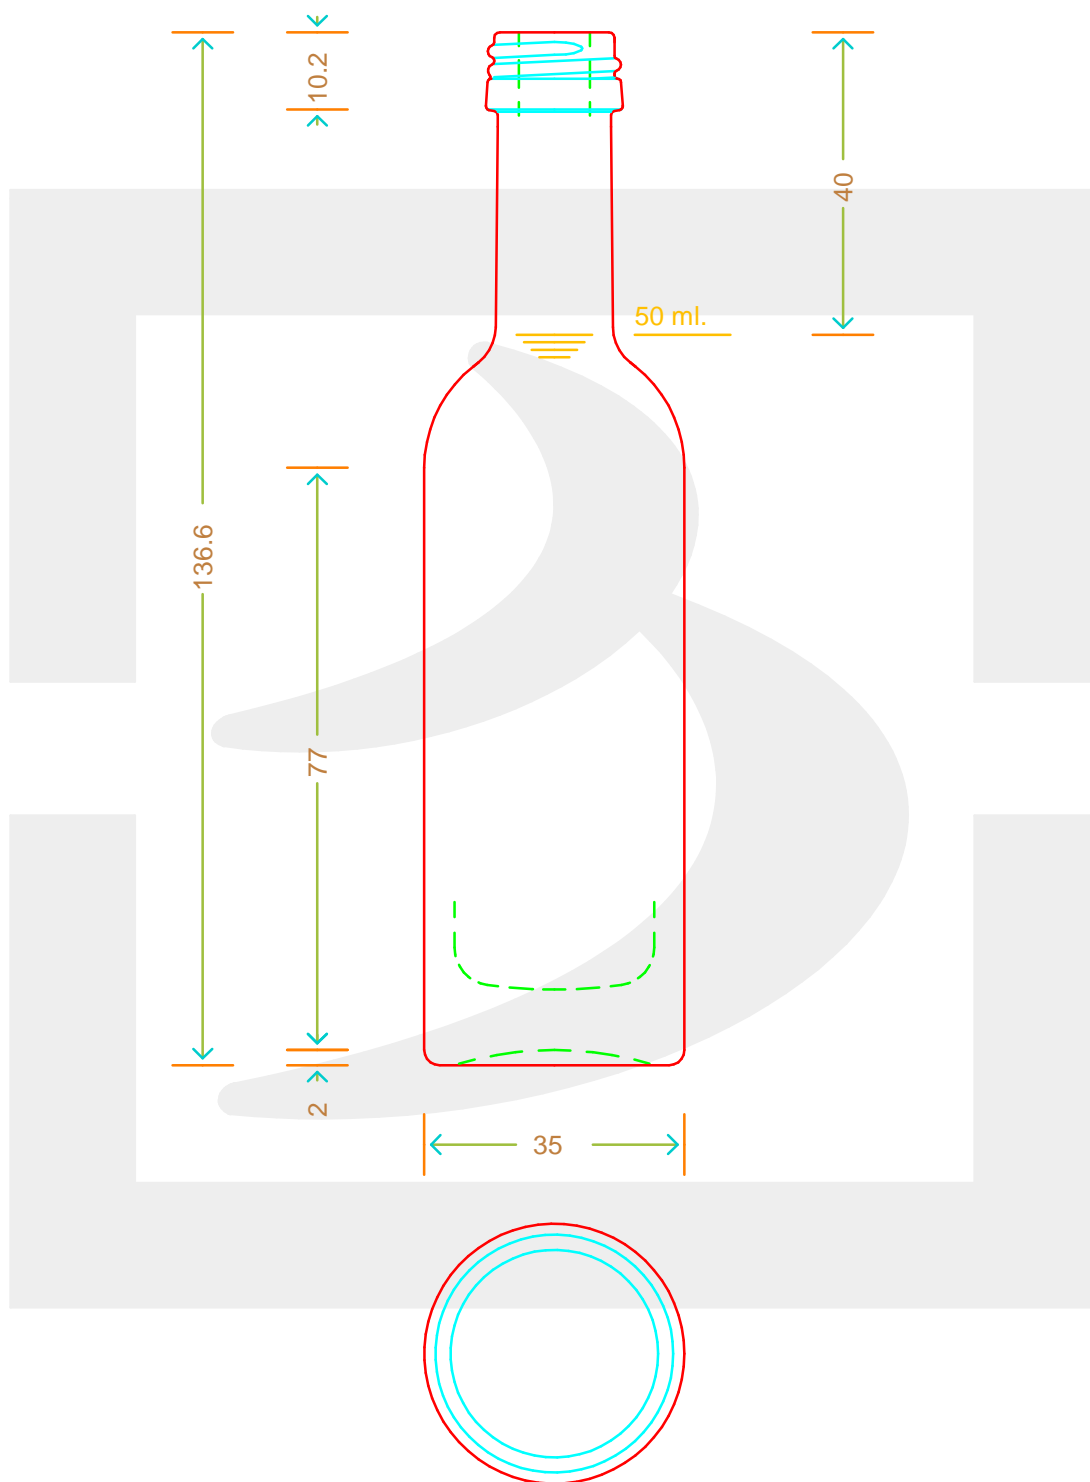

# BOT. SERENADE 50 P 18 \$

\*

**bruni glass**  
a berlin packaging company

www.bruniglass.com

Colore : BIANCO  
Color :

SCALA: -  
SCALE: -

Capacità R.B. (c.c.) : Brimful cap. (c.c.) :	53	Peso vetro (gr): Glass weight (gr):	100
Altezza tot (mm): Total height (mm):	136.6	Bocca: Finish:	PILFER-PROOF
Diametro corpo (mm): Body diameter (mm):	35	Min. foro passante (mm): Minimum through bore (mm):	8,4

• LE QUOTE SONO ESPRESSE IN mm  
DIMENSIONS ARE EXPRESSED IN mm

COD. ARTICOLO / ITEM CODE