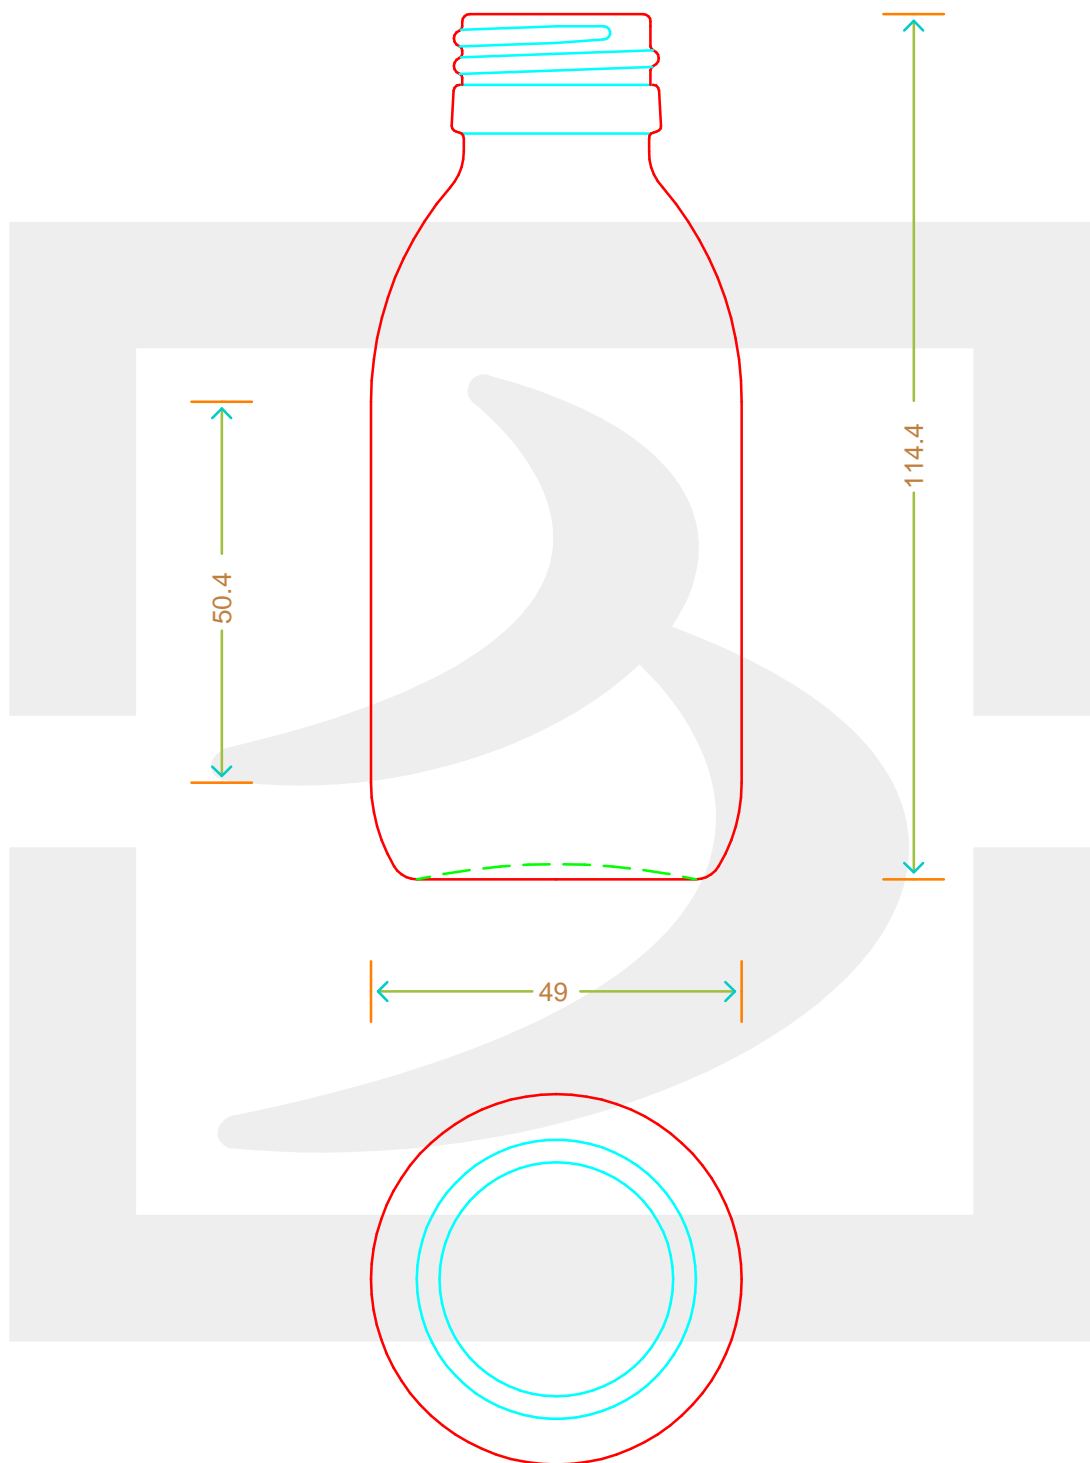

# FLACONE TONDO 125 (759/125)P28 V3°\$

Colore : BIANCO  
Color : BIANCO

SCALA: 1:1  
SCALE:

Capacità R.B. (c.c.) : Brimful cap. (c.c.) :	125	Peso vetro (gr): Glass weight (gr):	82
Altezza tot (mm): Total height (mm):	114.4	Bocca: Finish:	PILFER-PROOF
Diametro corpo (mm): Body diameter (mm):	49	Min. foro passante (mm): Minimum through bore (mm):	

LE QUOTE SONO ESPRESSE IN mm  
DIMENSIONS ARE EXPRESSED IN mm

COD. ARTICOLO / ITEM CODE  
**07903T1**