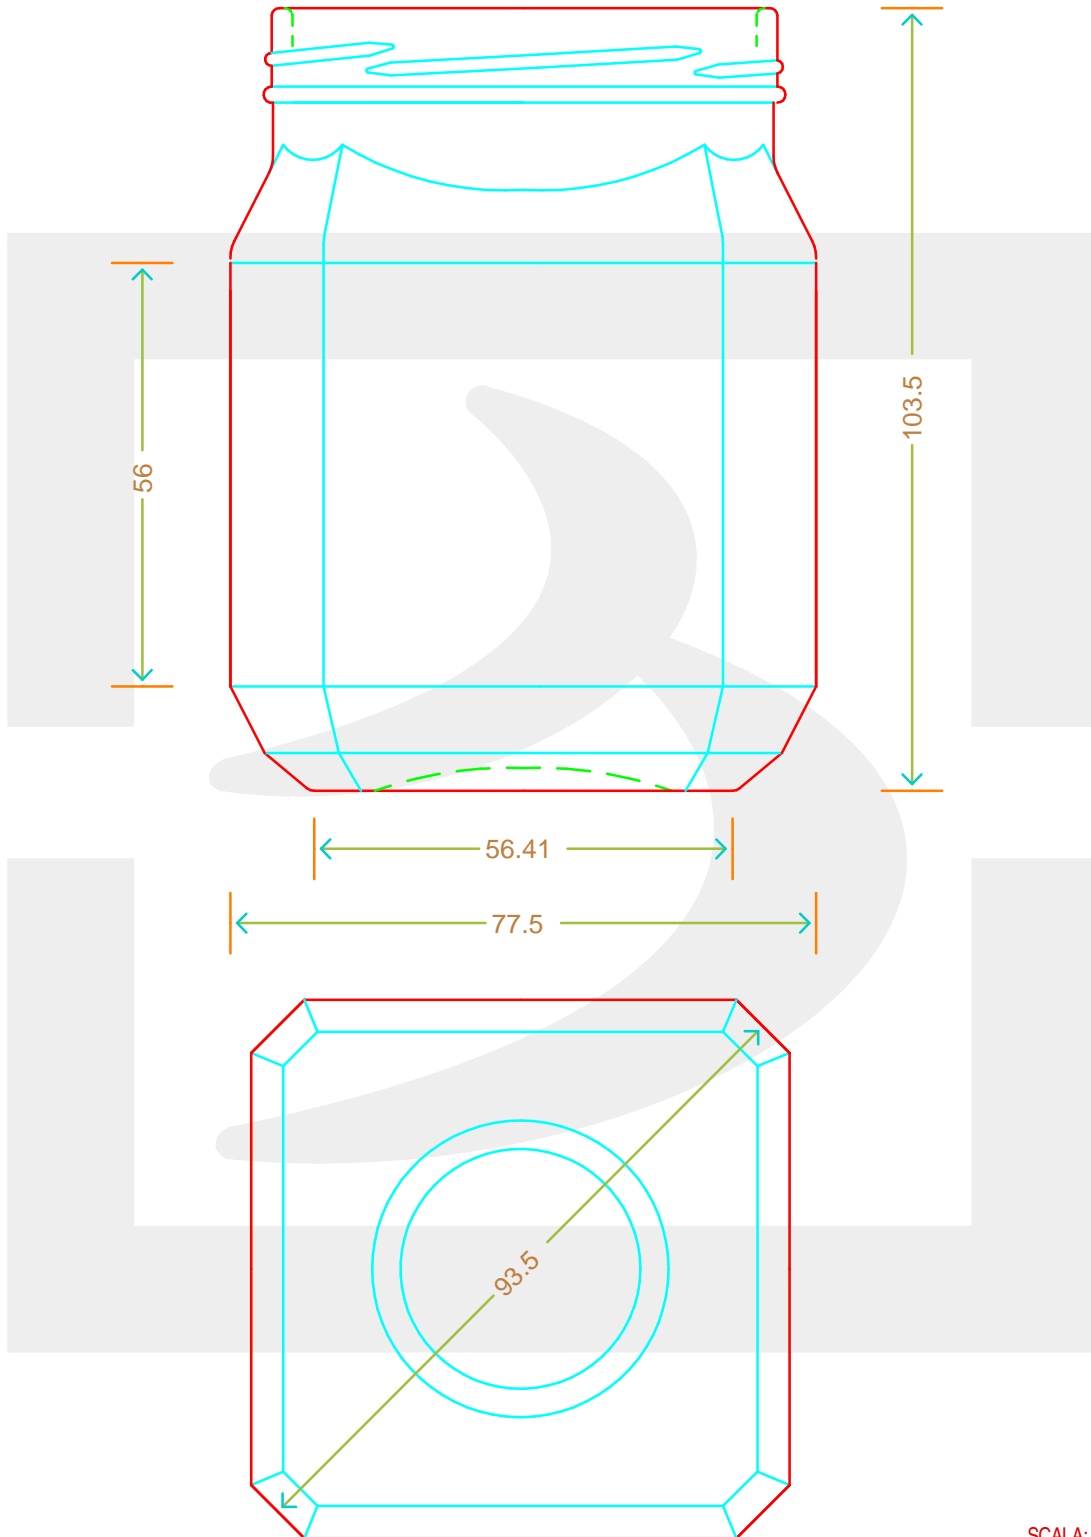

# VASO QUADRO GOURMET 380 T 70 \*

Colore : BIANCO  
Color : BIANCO

 **bruni glass**  
a **berlin packaging** company

www.bruniglass.com

SCALA: 1:1  
SCALE:

Capacità R.B. (c.c.) : Brimful cap. (c.c.) :	380	Peso vetro (gr): Glass weight (gr):	300
Altezza tot (mm): Total height (mm):	103.5	Bocca: Finish:	TWIST-OFF
Diametro corpo (mm): Body diameter (mm):	77.5	Min. foro passante (mm): Minimum through bore (mm):	

LE QUOTE SONO ESPRESSE IN mm  
DIMENSIONS ARE EXPRESSED IN mm

COD. ARTICOLO / ITEM CODE