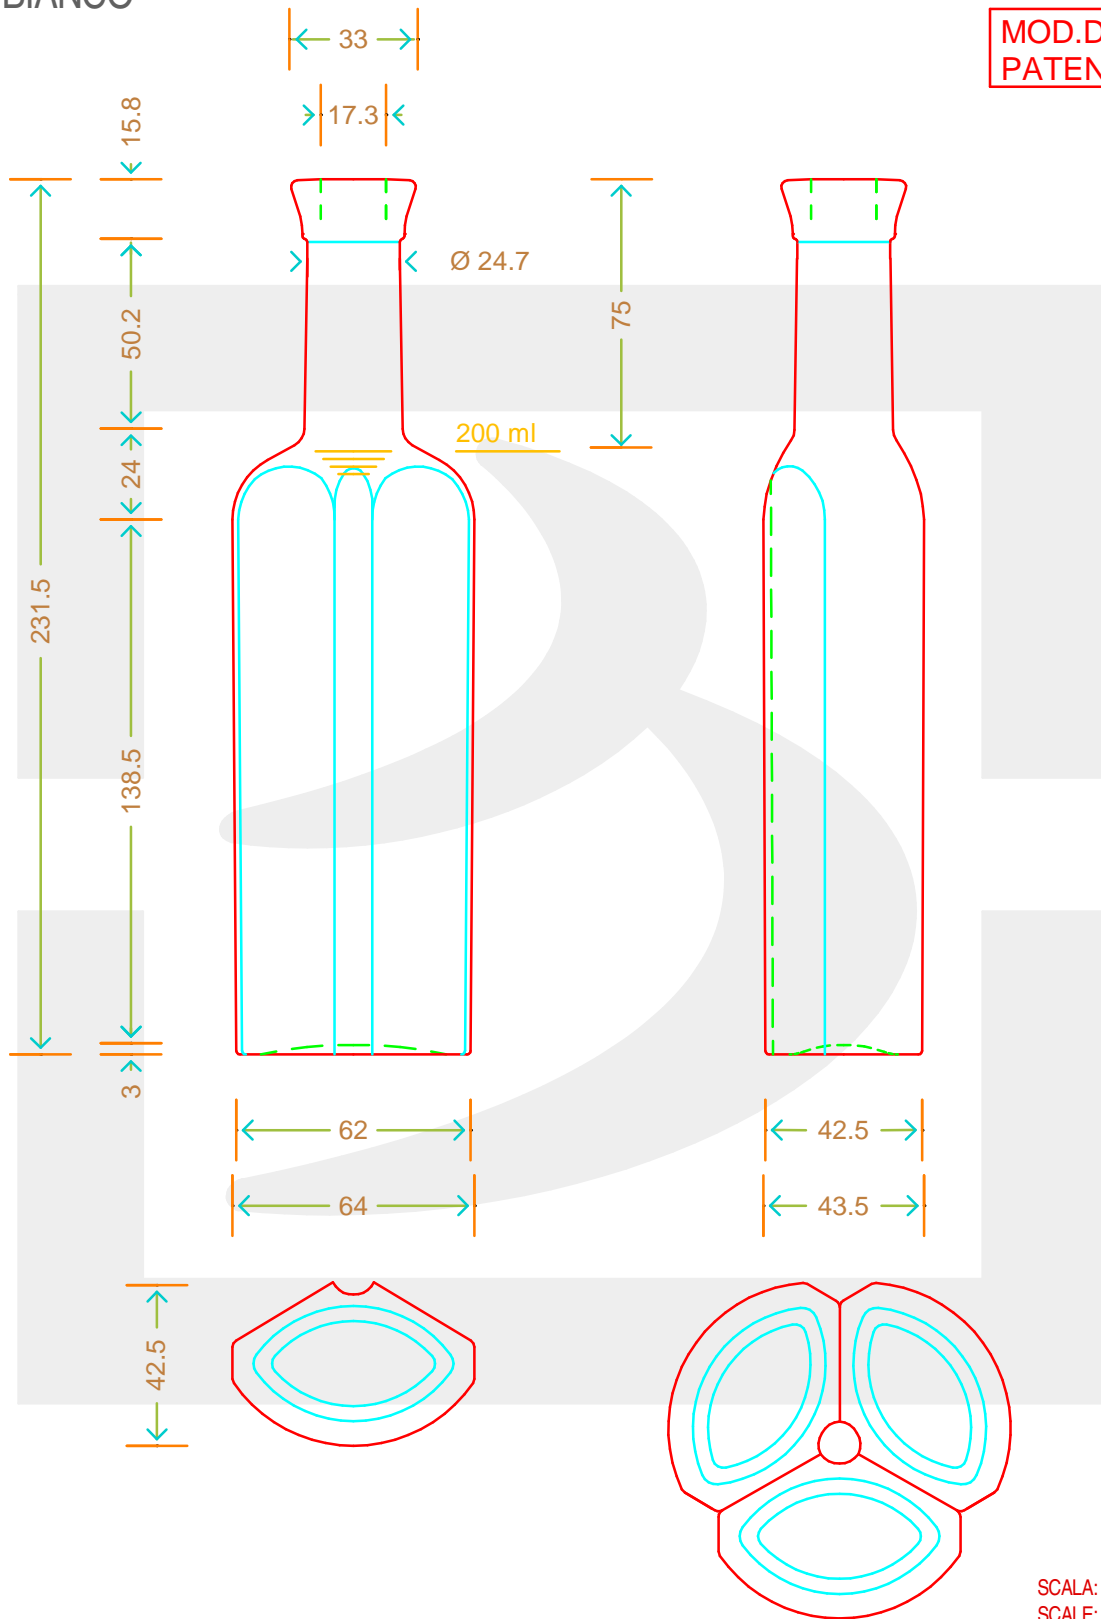

# BOT. TRITTICO 200 BP \*

**bruni glass**  
a berlin packaging company

www.bruniglass.com

Colore : BIANCO  
Color :

MOD.DEP.  
PATENTED

SCALA: 1:2  
SCALE:

Capacità R.B. (c.c.): Brimful cap. (c.c.):	221	Peso vetro (gr): Glass weight (gr):	300
Altezza tot (mm): Total height (mm):	231.5	Bocca: Finish:	BOCCA PROFUMO
Diametro corpo (mm): Body diameter (mm):	64	Min. foro passante (mm): Minimum through bore (mm):	14

LE QUOTE SONO ESPRESSE IN mm  
DIMENSIONS ARE EXPRESSED IN mm

COD. ARTICOLO / ITEM CODE