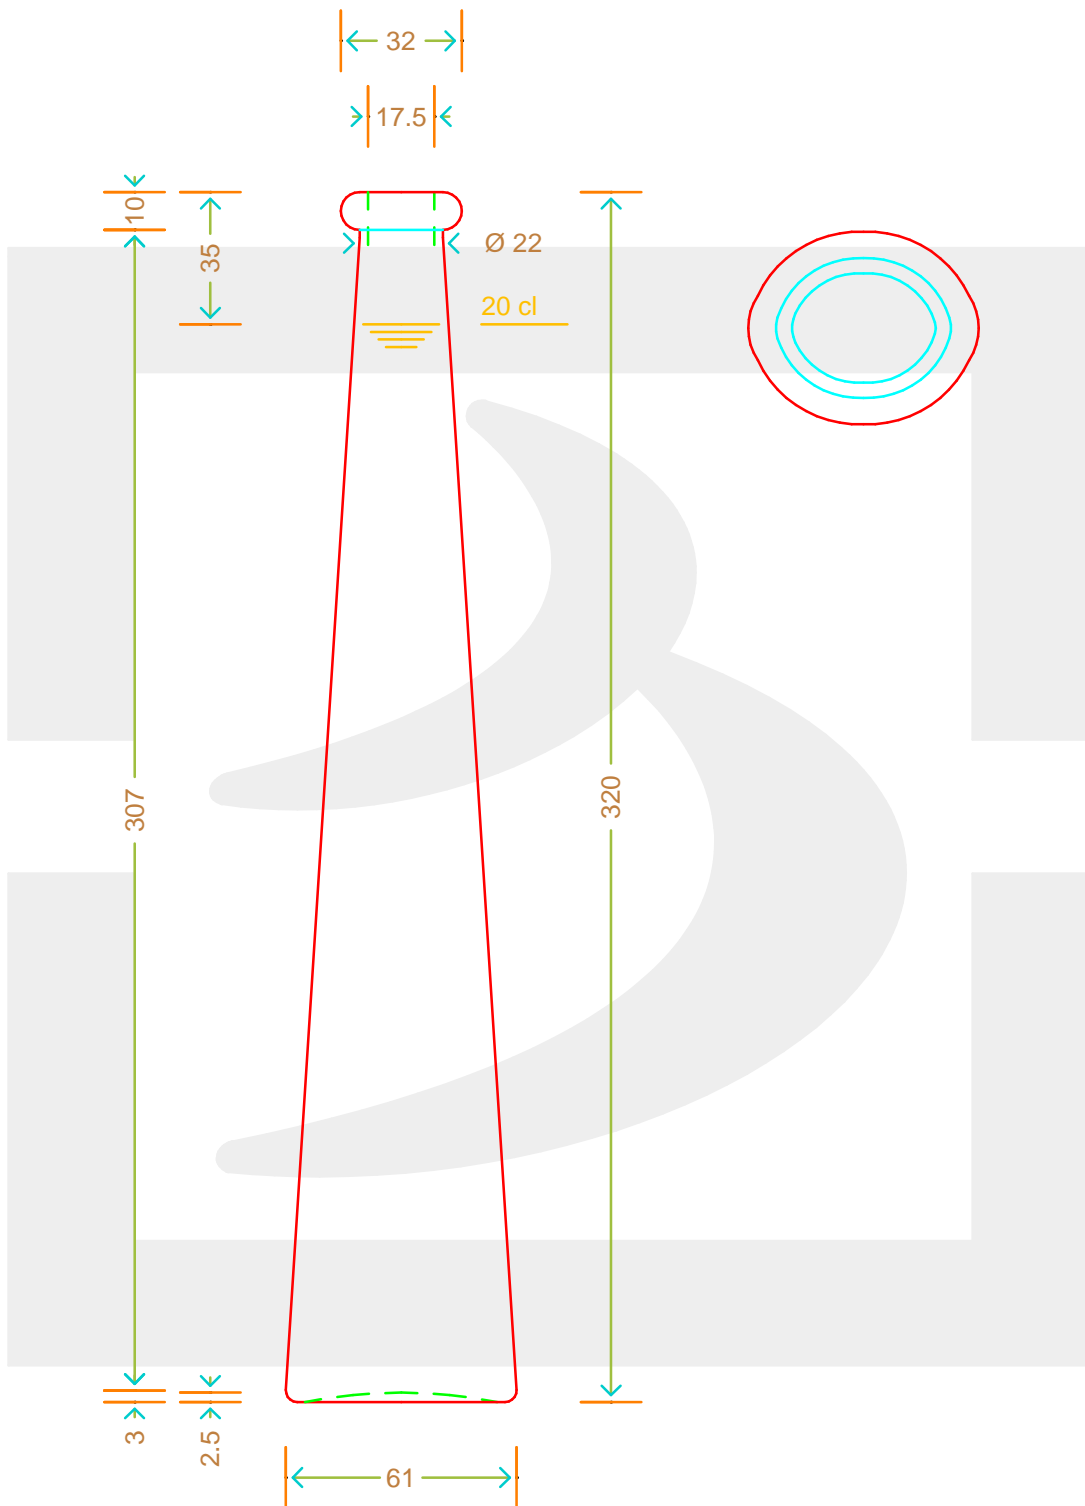

**BOT. G DAME OVALE 200 A 11 E**

Colore : BIANCO  
Color :

SCALA: -  
SCALE:

Capacità R.B. (c.c.): Brimful cap. (c.c.):	207	Peso vetro (gr): Glass weight (gr):	350
Altezza tot (mm): Total height (mm):	320	Bocca: Finish:	ANELLO
Diametro corpo (mm): Body diameter (mm):	61	Min. foro passante (mm): Minimum through bore (mm):	

LE QUOTE SONO ESPRESSE IN mm  
DIMENSIONS ARE EXPRESSED IN mm

COD. ARTICOLO / ITEM CODE  
**07101T1**