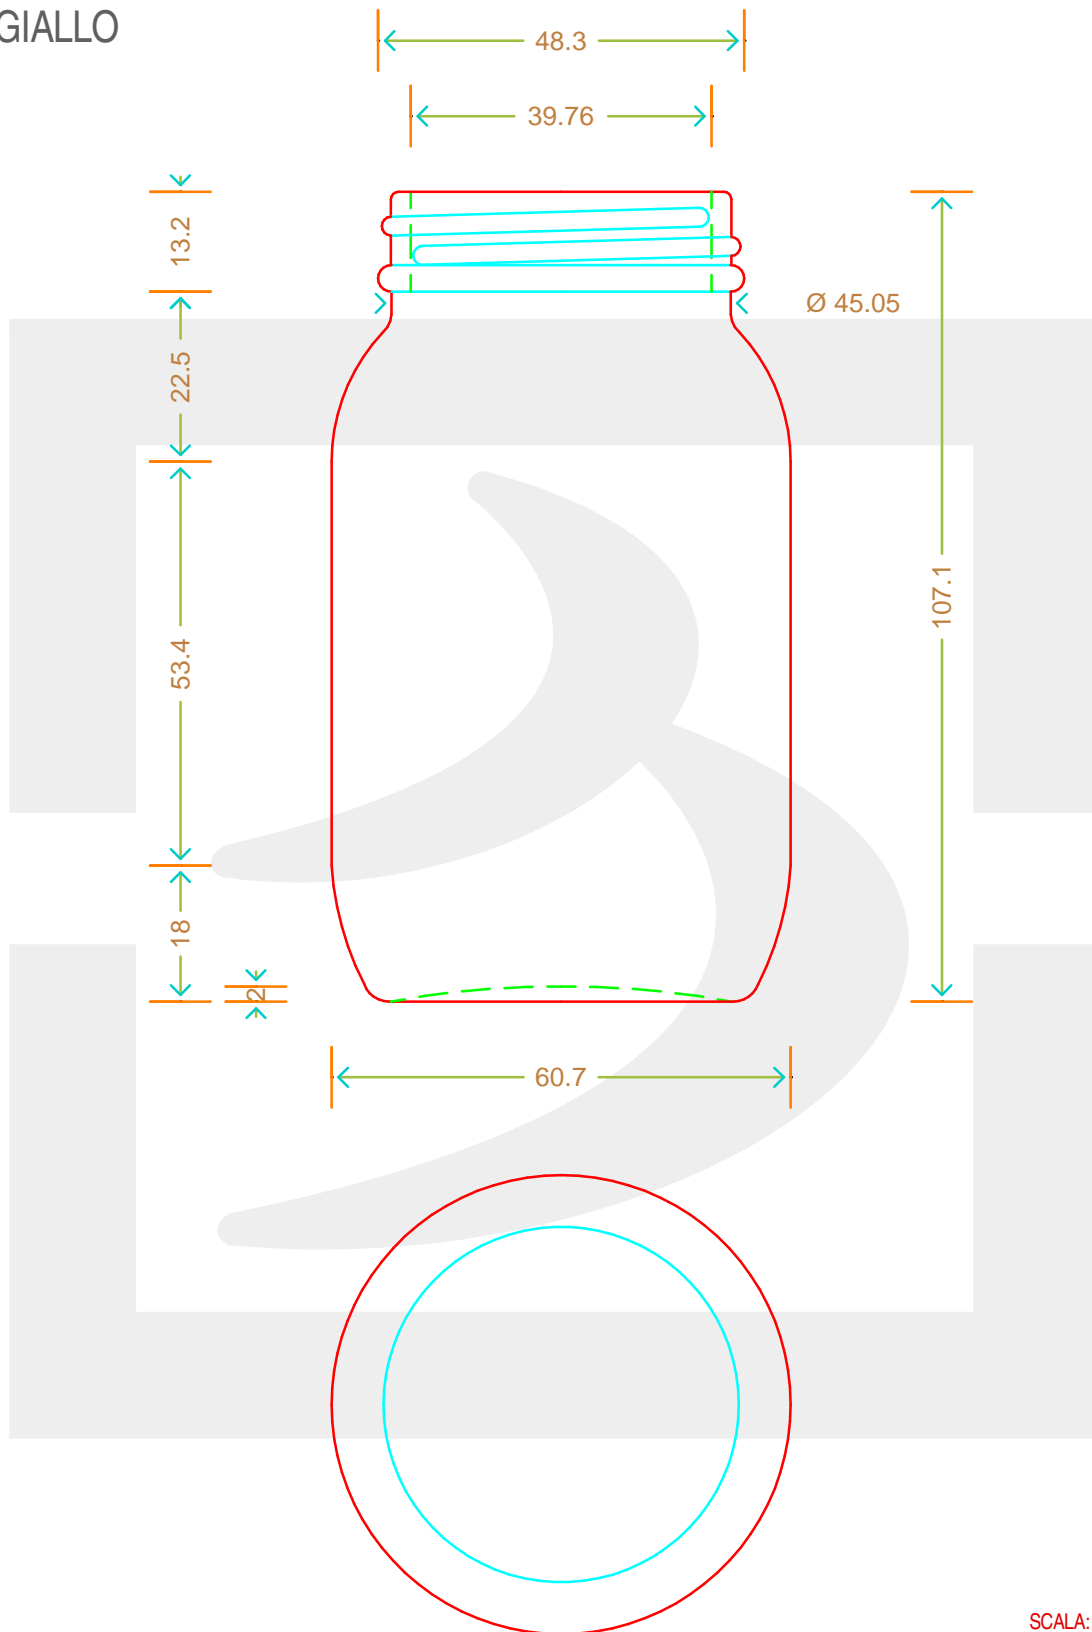

# FLACONE PULVIS 175 R3 48 VG

Colore: **GIALLO**  
Color:

SCALA: -  
SCALE:

Capacità R.B. (c.c.): Brimful cap. (c.c.):	180	Peso vetro (gr): Glass weight (gr):	150
Altezza tot (mm): Total height (mm):	108.7	Bocca: Finish:	VITE
Diametro corpo (mm): Body diameter (mm):	60.7	Min. foro passante (mm): Minimum through bore (mm):	

LE QUOTE SONO ESPRESSE IN mm  
DIMENSIONS ARE EXPRESSED IN mm

COD. ARTICOLO / ITEM CODE

**05664T1**