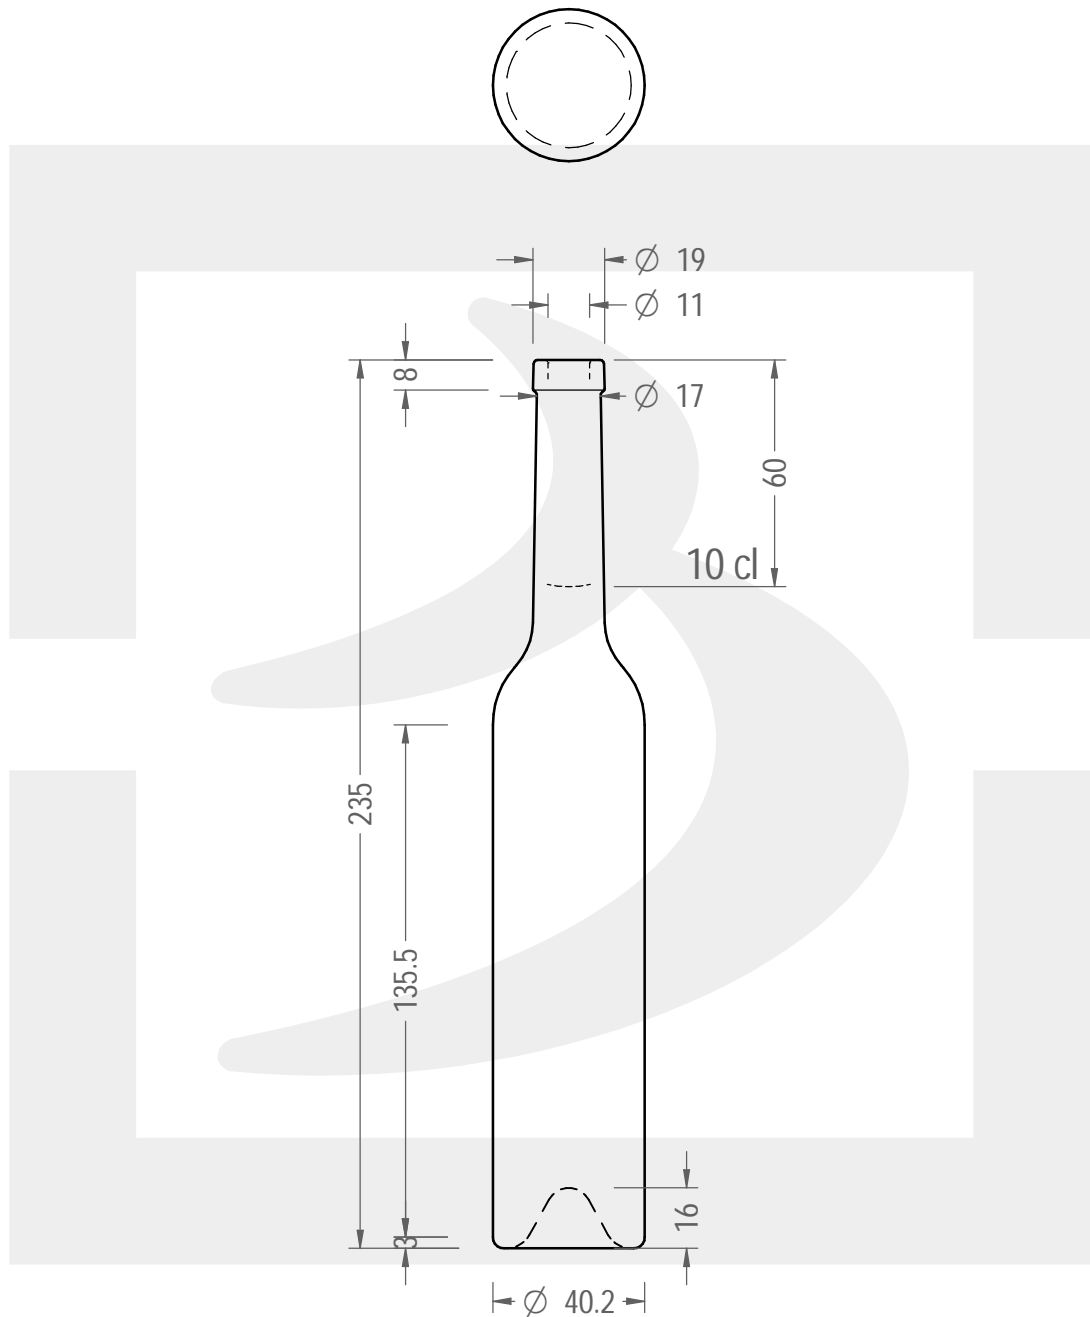

# BOT. GARDENIA 100 F8 \*

Colore : BIANCO  
Color :

 **bruni glass**  
a **berlin packaging** company

www.bruniglass.com

SCALA: 1:2  
SCALE:

Capacità R.B. (c.c.) : Brimful cap. (c.c.) :	107	Peso vetro (gr): Glass weight (gr):	250
Altezza tot (mm): Total height (mm):	235	Bocca: Finish:	FASCETTA
Diametro corpo (mm): Body diameter (mm):	40.2	Min. foro passante (mm): Minimum through bore (mm):	9

LE QUOTE SONO ESPRESSE IN mm  
DIMENSIONS ARE EXPRESSED IN mm

COD. ARTICOLO / ITEM CODE

**05315P1**