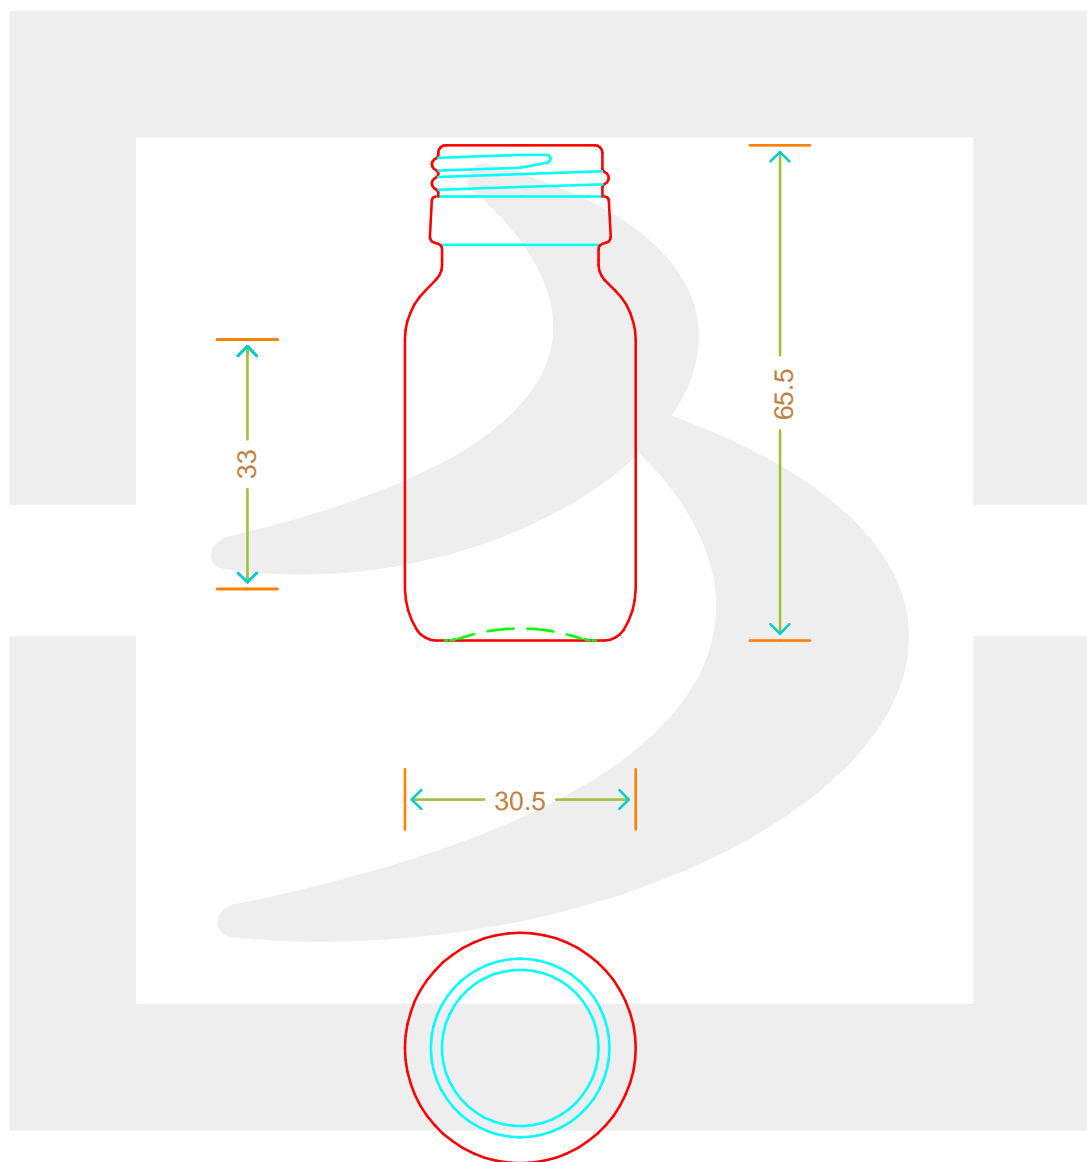

# FLACONE TONDO 20 (404/25) P 24 VG

Colore : GIALLO  
Color :

SCALA: 1:1  
SCALE:

Capacità R.B. (c.c.) : Brimful cap. (c.c.) :	25	Peso vetro (gr): Glass weight (gr):	34
Altezza tot (mm): Total height (mm):	65.5	Bocca: Finish:	PILFER-PROOF
Diametro corpo (mm): Body diameter (mm):	30.5	Min. foro passante (mm): Minimum through bore (mm):	12

LE QUOTE SONO ESPRESSE IN mm  
DIMENSIONS ARE EXPRESSED IN mm

COD. ARTICOLO / ITEM CODE  
**00728T1**