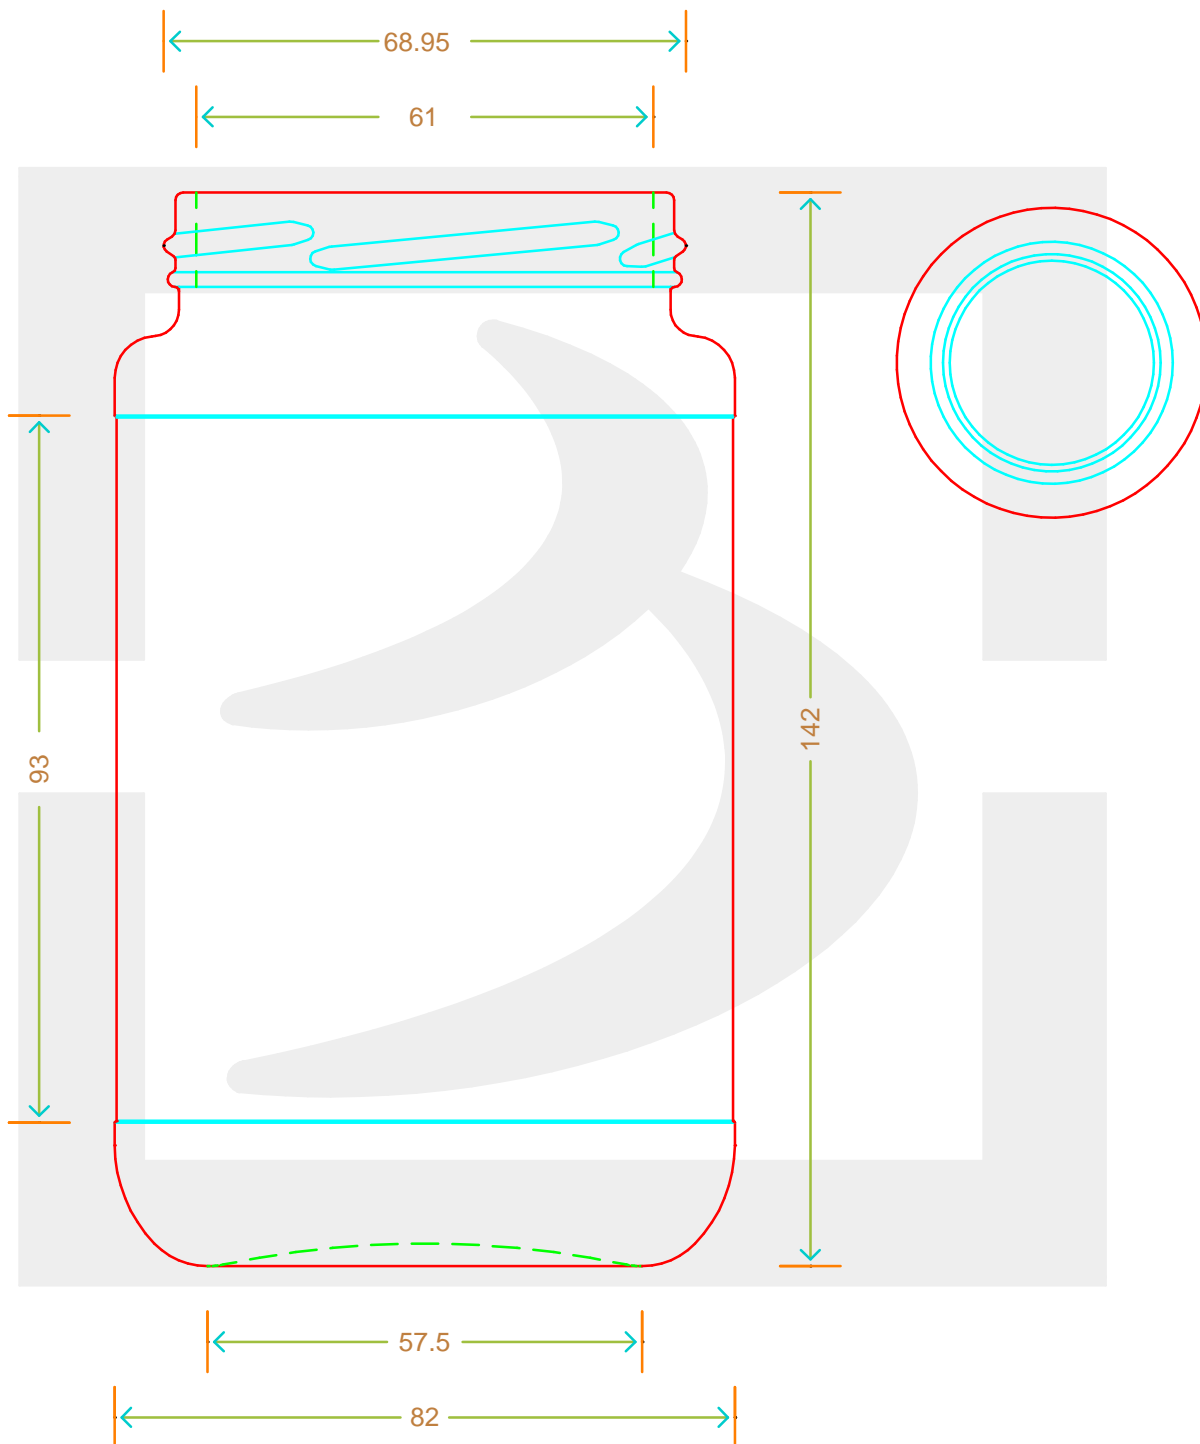

# VASO CEE STD 580 T 70 PG

Colore : BIANCO  
Color : BIANCO

 **bruni glass**  
a berlin packaging company

www.bruniglass.com

SCALA: -  
SCALE: -

Capacità R.B. (c.c.) : Brimful cap. (c.c.) :	580	Peso vetro (gr): Glass weight (gr):	245
Altezza tot (mm): Total height (mm):	142	Bocca: Finish:	TWIST-OFF
Diametro corpo (mm): Body diameter (mm):	82	Min. foro passante (mm): Minimum through bore (mm):	

LE QUOTE SONO ESPRESSE IN mm  
DIMENSIONS ARE EXPRESSED IN mm

COD. ARTICOLO / ITEM CODE

**00065T1**

Data ultimo aggiornamento / Last update: 30/04/2019  
Origine / Source: 00065