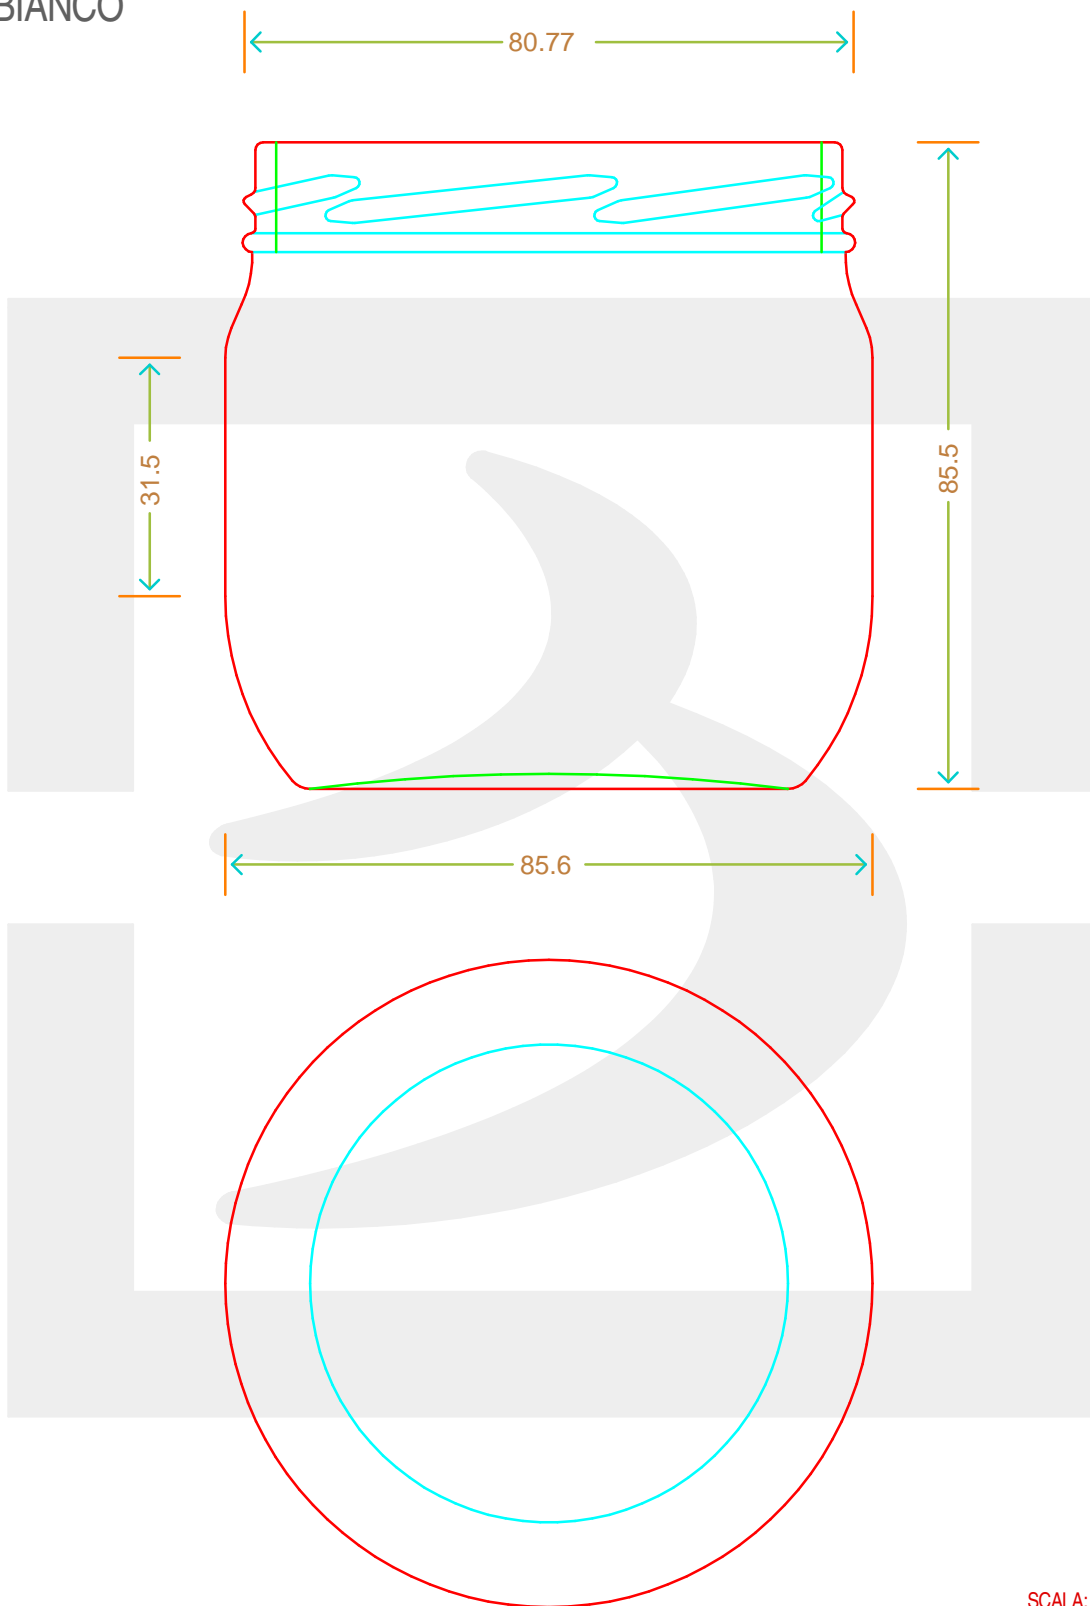

ARTICOLO / ITEM

VASO CEE STD 370 T 82

 **bruni glass**
a **berlin packaging** company

www.brunglass.com

Colore: **BIANCO**
Color:

SCALA: -
SCALE:

Capacità R.B. (c.c.): Brimful cap. (c.c.):	370	Peso vetro (gr): Glass weight (gr):	180
Altezza tot (mm): Total height (mm):	85.5	Bocca: Finish:	TWIST-OFF
Diametro corpo (mm): Body diameter (mm):	85.6	Min. foro passante (mm): Minimum through bore (mm):	

LE QUOTE SONO ESPRESSE IN mm
DIMENSIONS ARE EXPRESSED IN mm

COD. ARTICOLO / ITEM CODE

00057P3

Data ultimo aggiornamento / Last update: 30/04/2019
Origine / Source: 00057